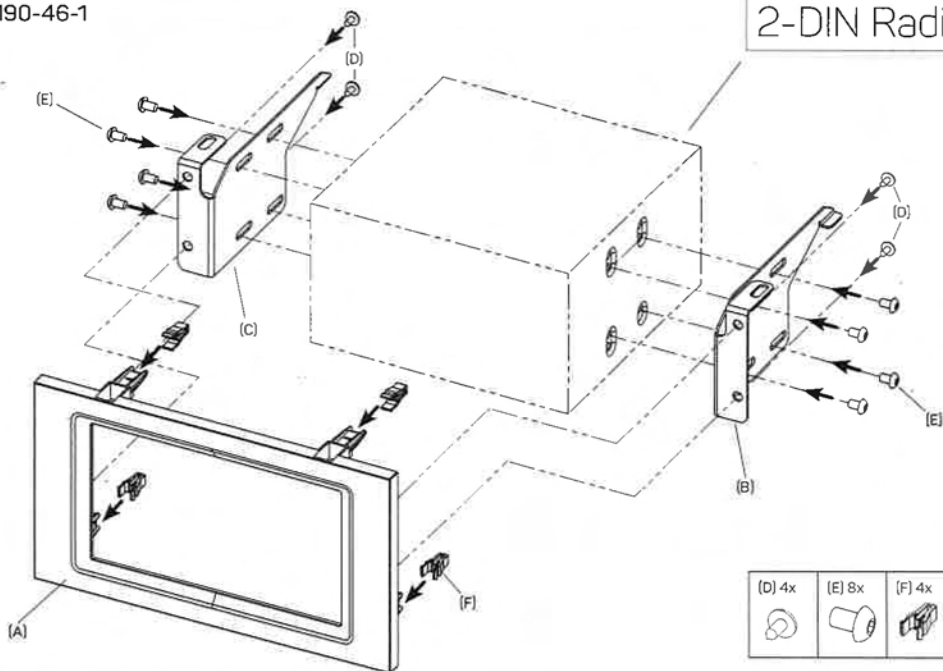

381190-46-1

2-DIN Radio